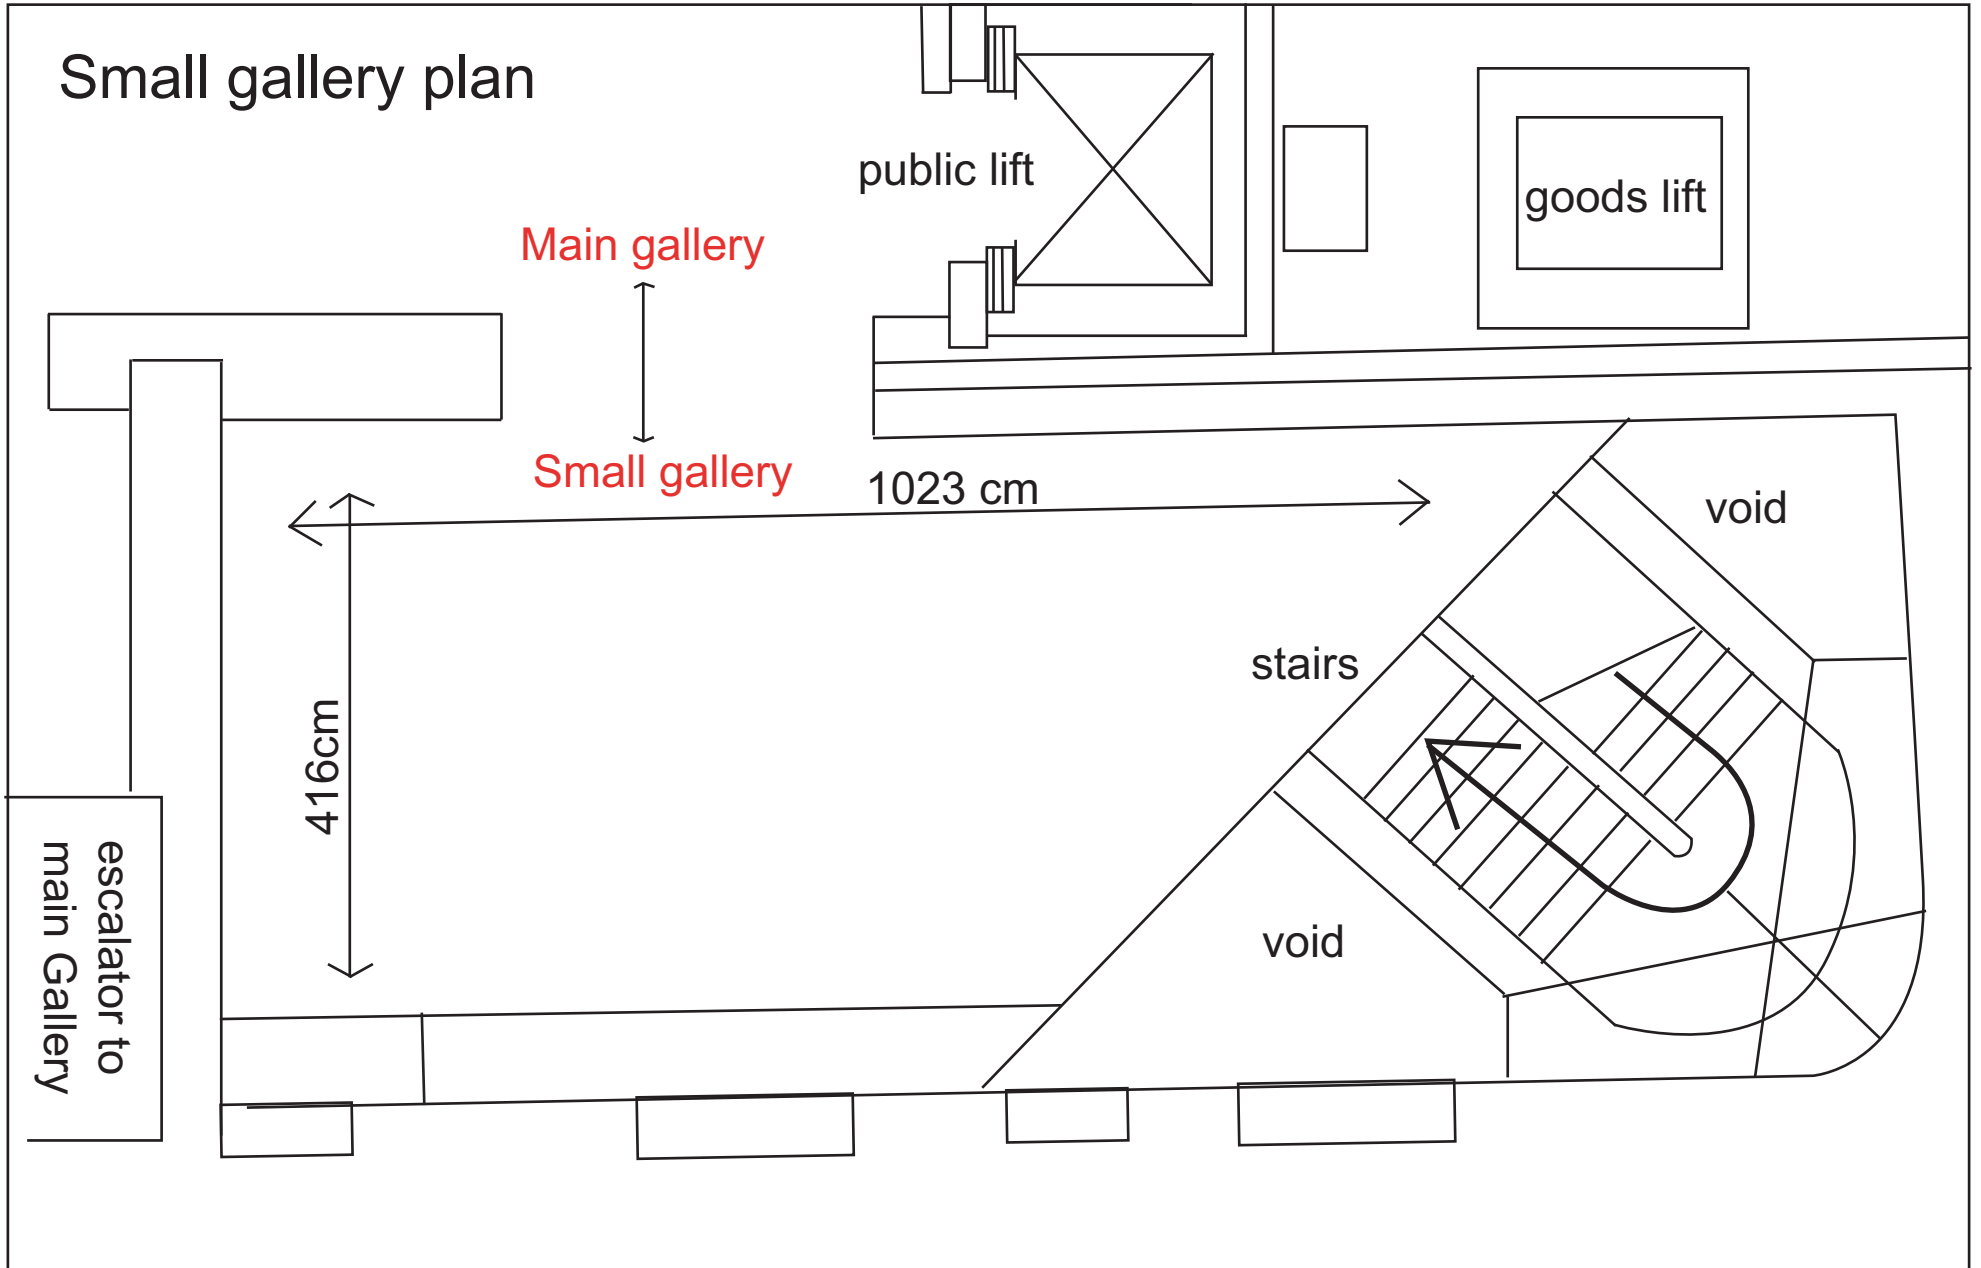

# Small gallery plan

Main gallery

Small gallery

public lift

goods lift

1023 cm

416cm

stairs

void

void

escalator to  
main Gallery